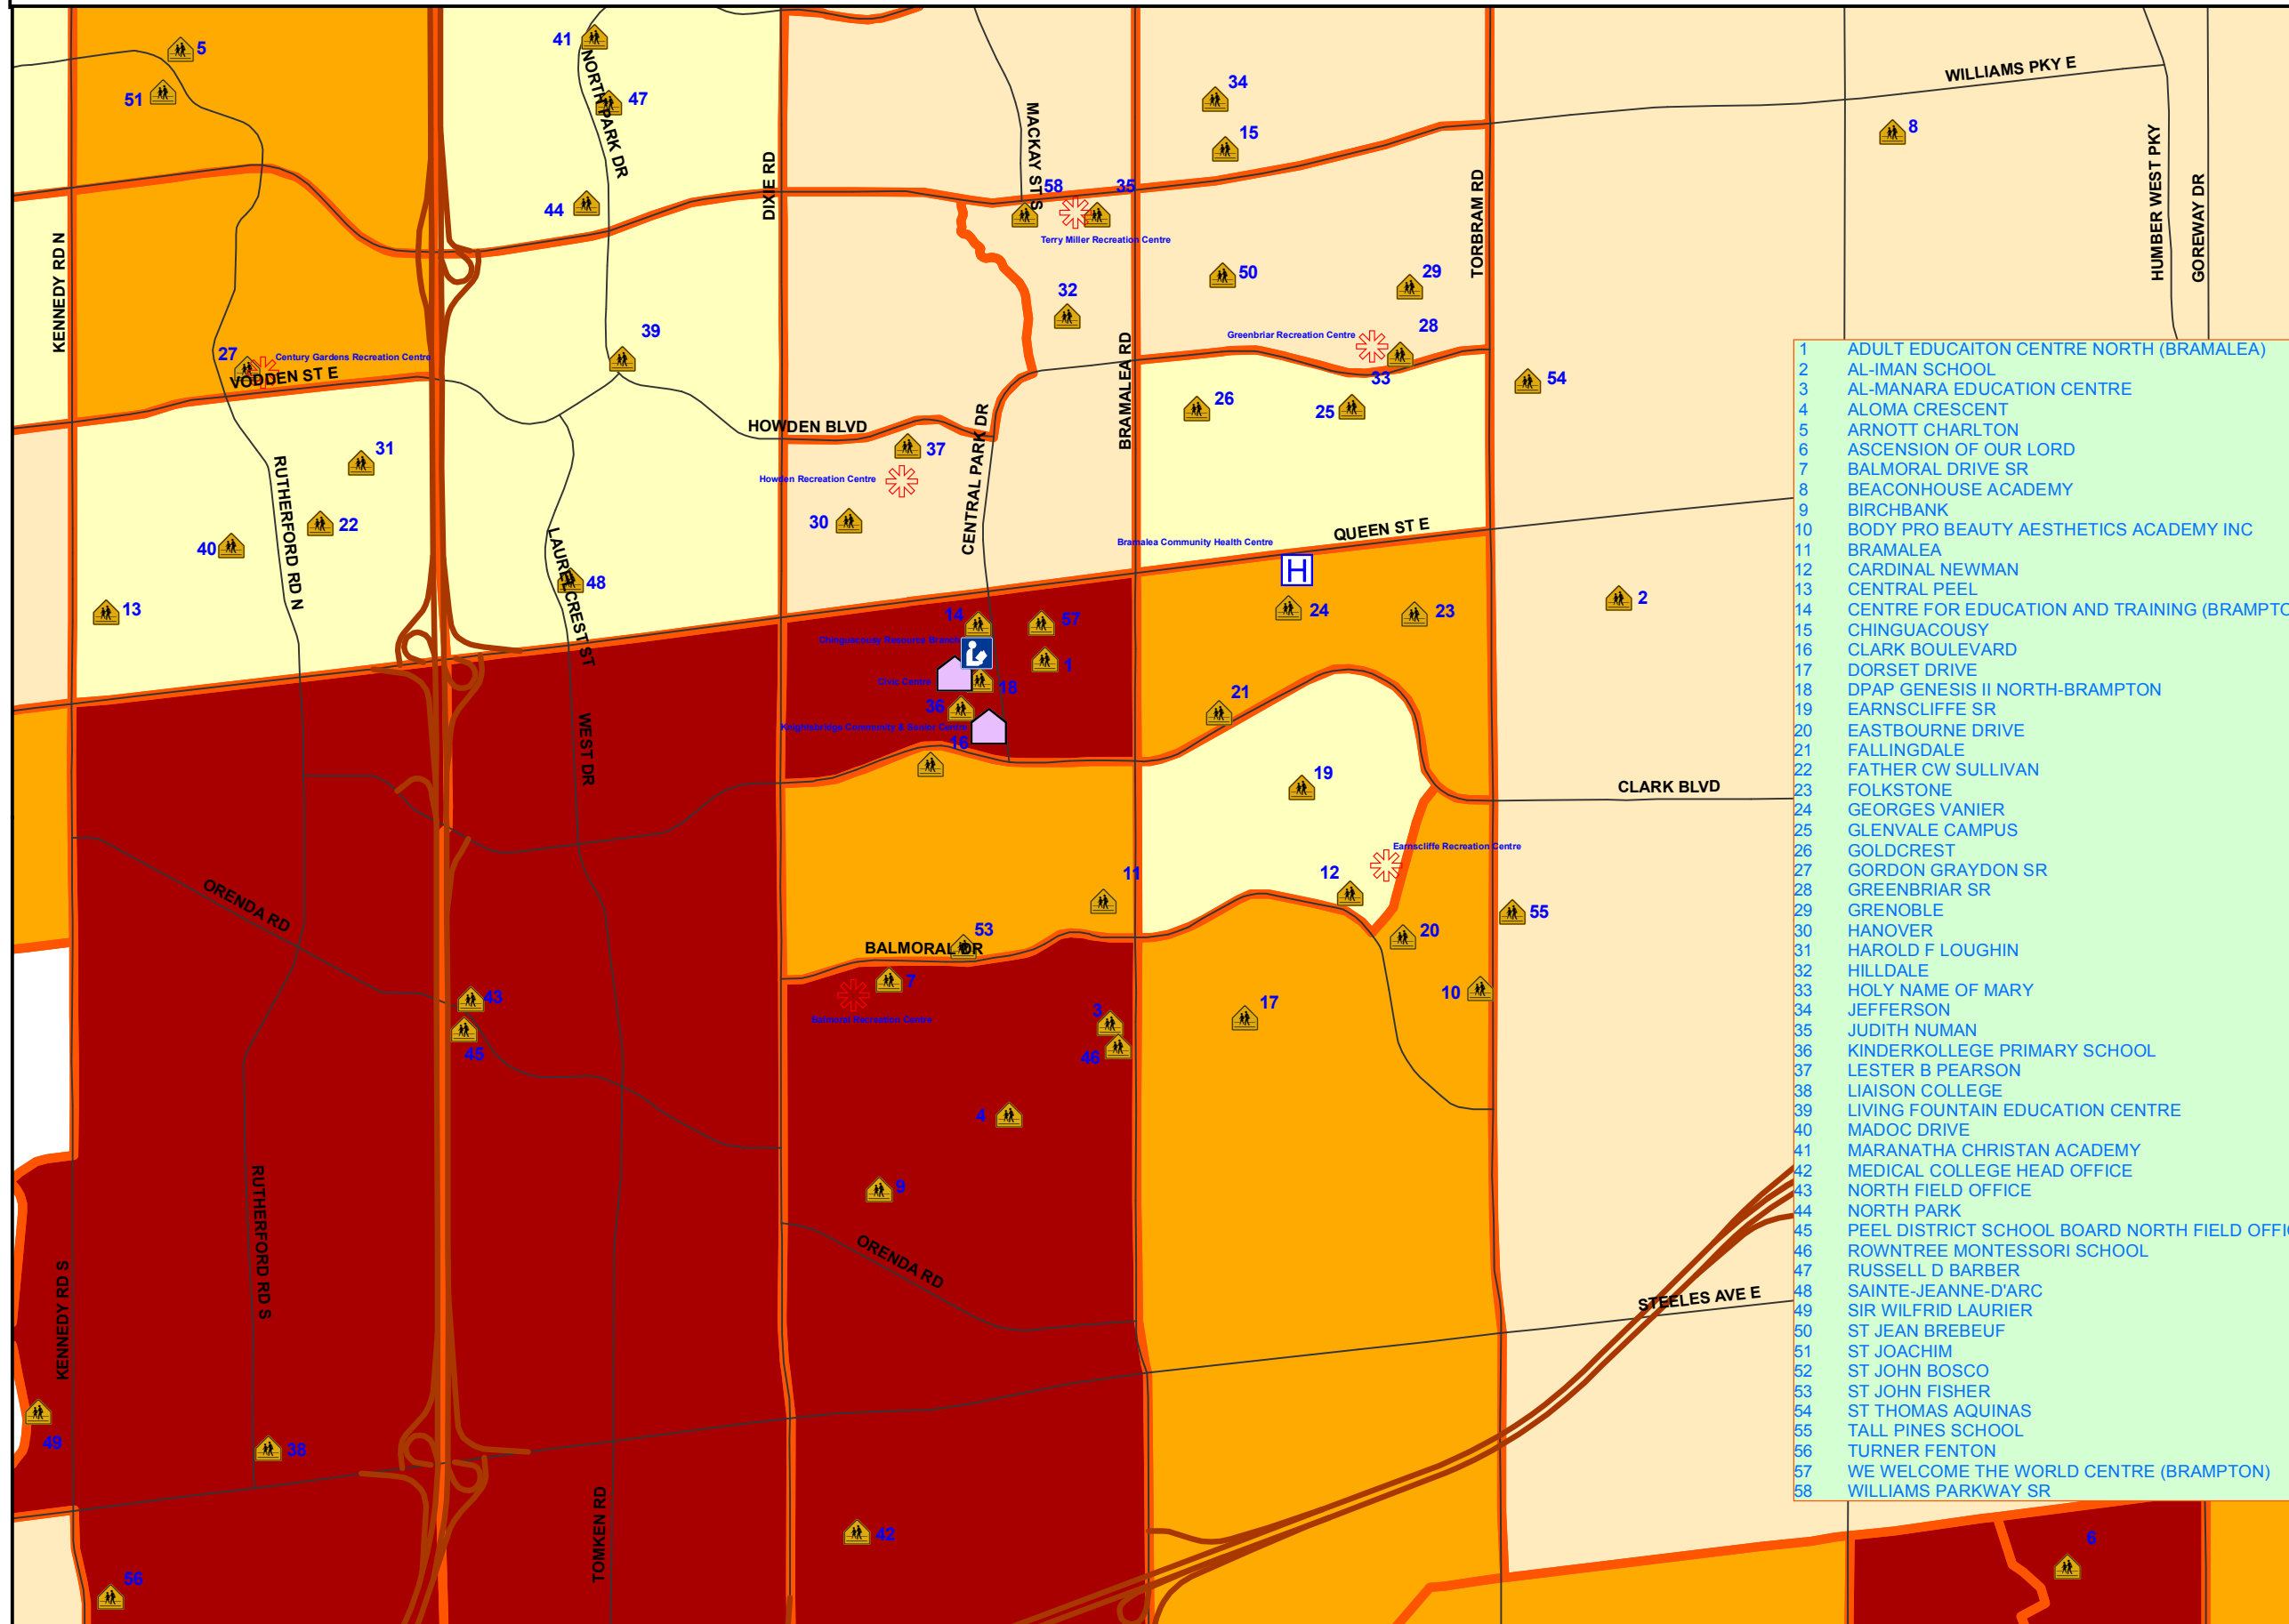

Recent Immigrants Percentage and Mainstream Organizations (Bramalea - Brampton)

- 1 ADULT EDUCATION CENTRE NORTH (BRAMALEA)
- 2 AL-IMAN SCHOOL
- 3 AL-MANARA EDUCATION CENTRE
- 4 ALOMA CRESCENT
- 5 ARNOTT CHARLTON
- 6 ASCENSION OF OUR LORD
- 7 BALMORAL DRIVE SR
- 8 BEACONHOUSE ACADEMY
- 9 BIRCHBANK
- 10 BODY PRO BEAUTY AESTHETICS ACADEMY INC
- 11 BRAMALEA
- 12 CARDINAL NEWMAN
- 13 CENTRAL PEEL
- 14 CENTRE FOR EDUCATION AND TRAINING (BRAMPTON)
- 15 CHINGUACOUSY
- 16 CLARK BOULEVARD
- 17 DORSET DRIVE
- 18 DPAP GENESIS II NORTH-BRAMPTON
- 19 EARNSCLIFFE SR
- 20 EASTBOURNE DRIVE
- 21 FALLINGDALE
- 22 FATHER CW SULLIVAN
- 23 FOLKSTONE
- 24 GEORGES VANIER
- 25 GLENVALE CAMPUS
- 26 GOLDCREST
- 27 GORDON GRAYDON SR
- 28 GREENBRIAR SR
- 29 GRENOBLE
- 30 HANOVER
- 31 HAROLD F LOUGHIN
- 32 HILLDALE
- 33 HOLY NAME OF MARY
- 34 JEFFERSON
- 35 JUDITH NUMAN
- 36 KINDERKOLLEGE PRIMARY SCHOOL
- 37 LESTER B PEARSON
- 38 LIAISON COLLEGE
- 39 LIVING FOUNTAIN EDUCATION CENTRE
- 40 MADOC DRIVE
- 41 MARANATHA CHRISTAN ACADEMY
- 42 MEDICAL COLLEGE HEAD OFFICE
- 43 NORTH FIELD OFFICE
- 44 NORTH PARK
- 45 PEEL DISTRICT SCHOOL BOARD NORTH FIELD OFFICE
- 46 ROWNTREE MONTESSORI SCHOOL
- 47 RUSSELL D BARBER
- 48 SAINTE-JEANNE-D'ARC
- 49 SIR WILFRID LAURIER
- 50 ST JEAN BREBEUF
- 51 ST JOACHIM
- 52 ST JOHN BOSCO
- 53 ST JOHN FISHER
- 54 ST THOMAS AQUINAS
- 55 TALL PINES SCHOOL
- 56 TURNER FENTON
- 57 WE WELCOME THE WORLD CENTRE (BRAMPTON)
- 58 WILLIAMS PARKWAY SR

Key Map: Region of Peel

Legend

Recent Immigrants Percentage of total Population by CT

- 0.0 - 4.4
- 4.4 - 7.5
- 7.5 - 10.0
- 10.0 - 15.1
- 15.1 - 30.8

Census Tracts Boundary

Municipal Boundary

Road

- Community Centre
- Hospital
- Community Health Centre
- Library
- Recreation Centre
- School
- College