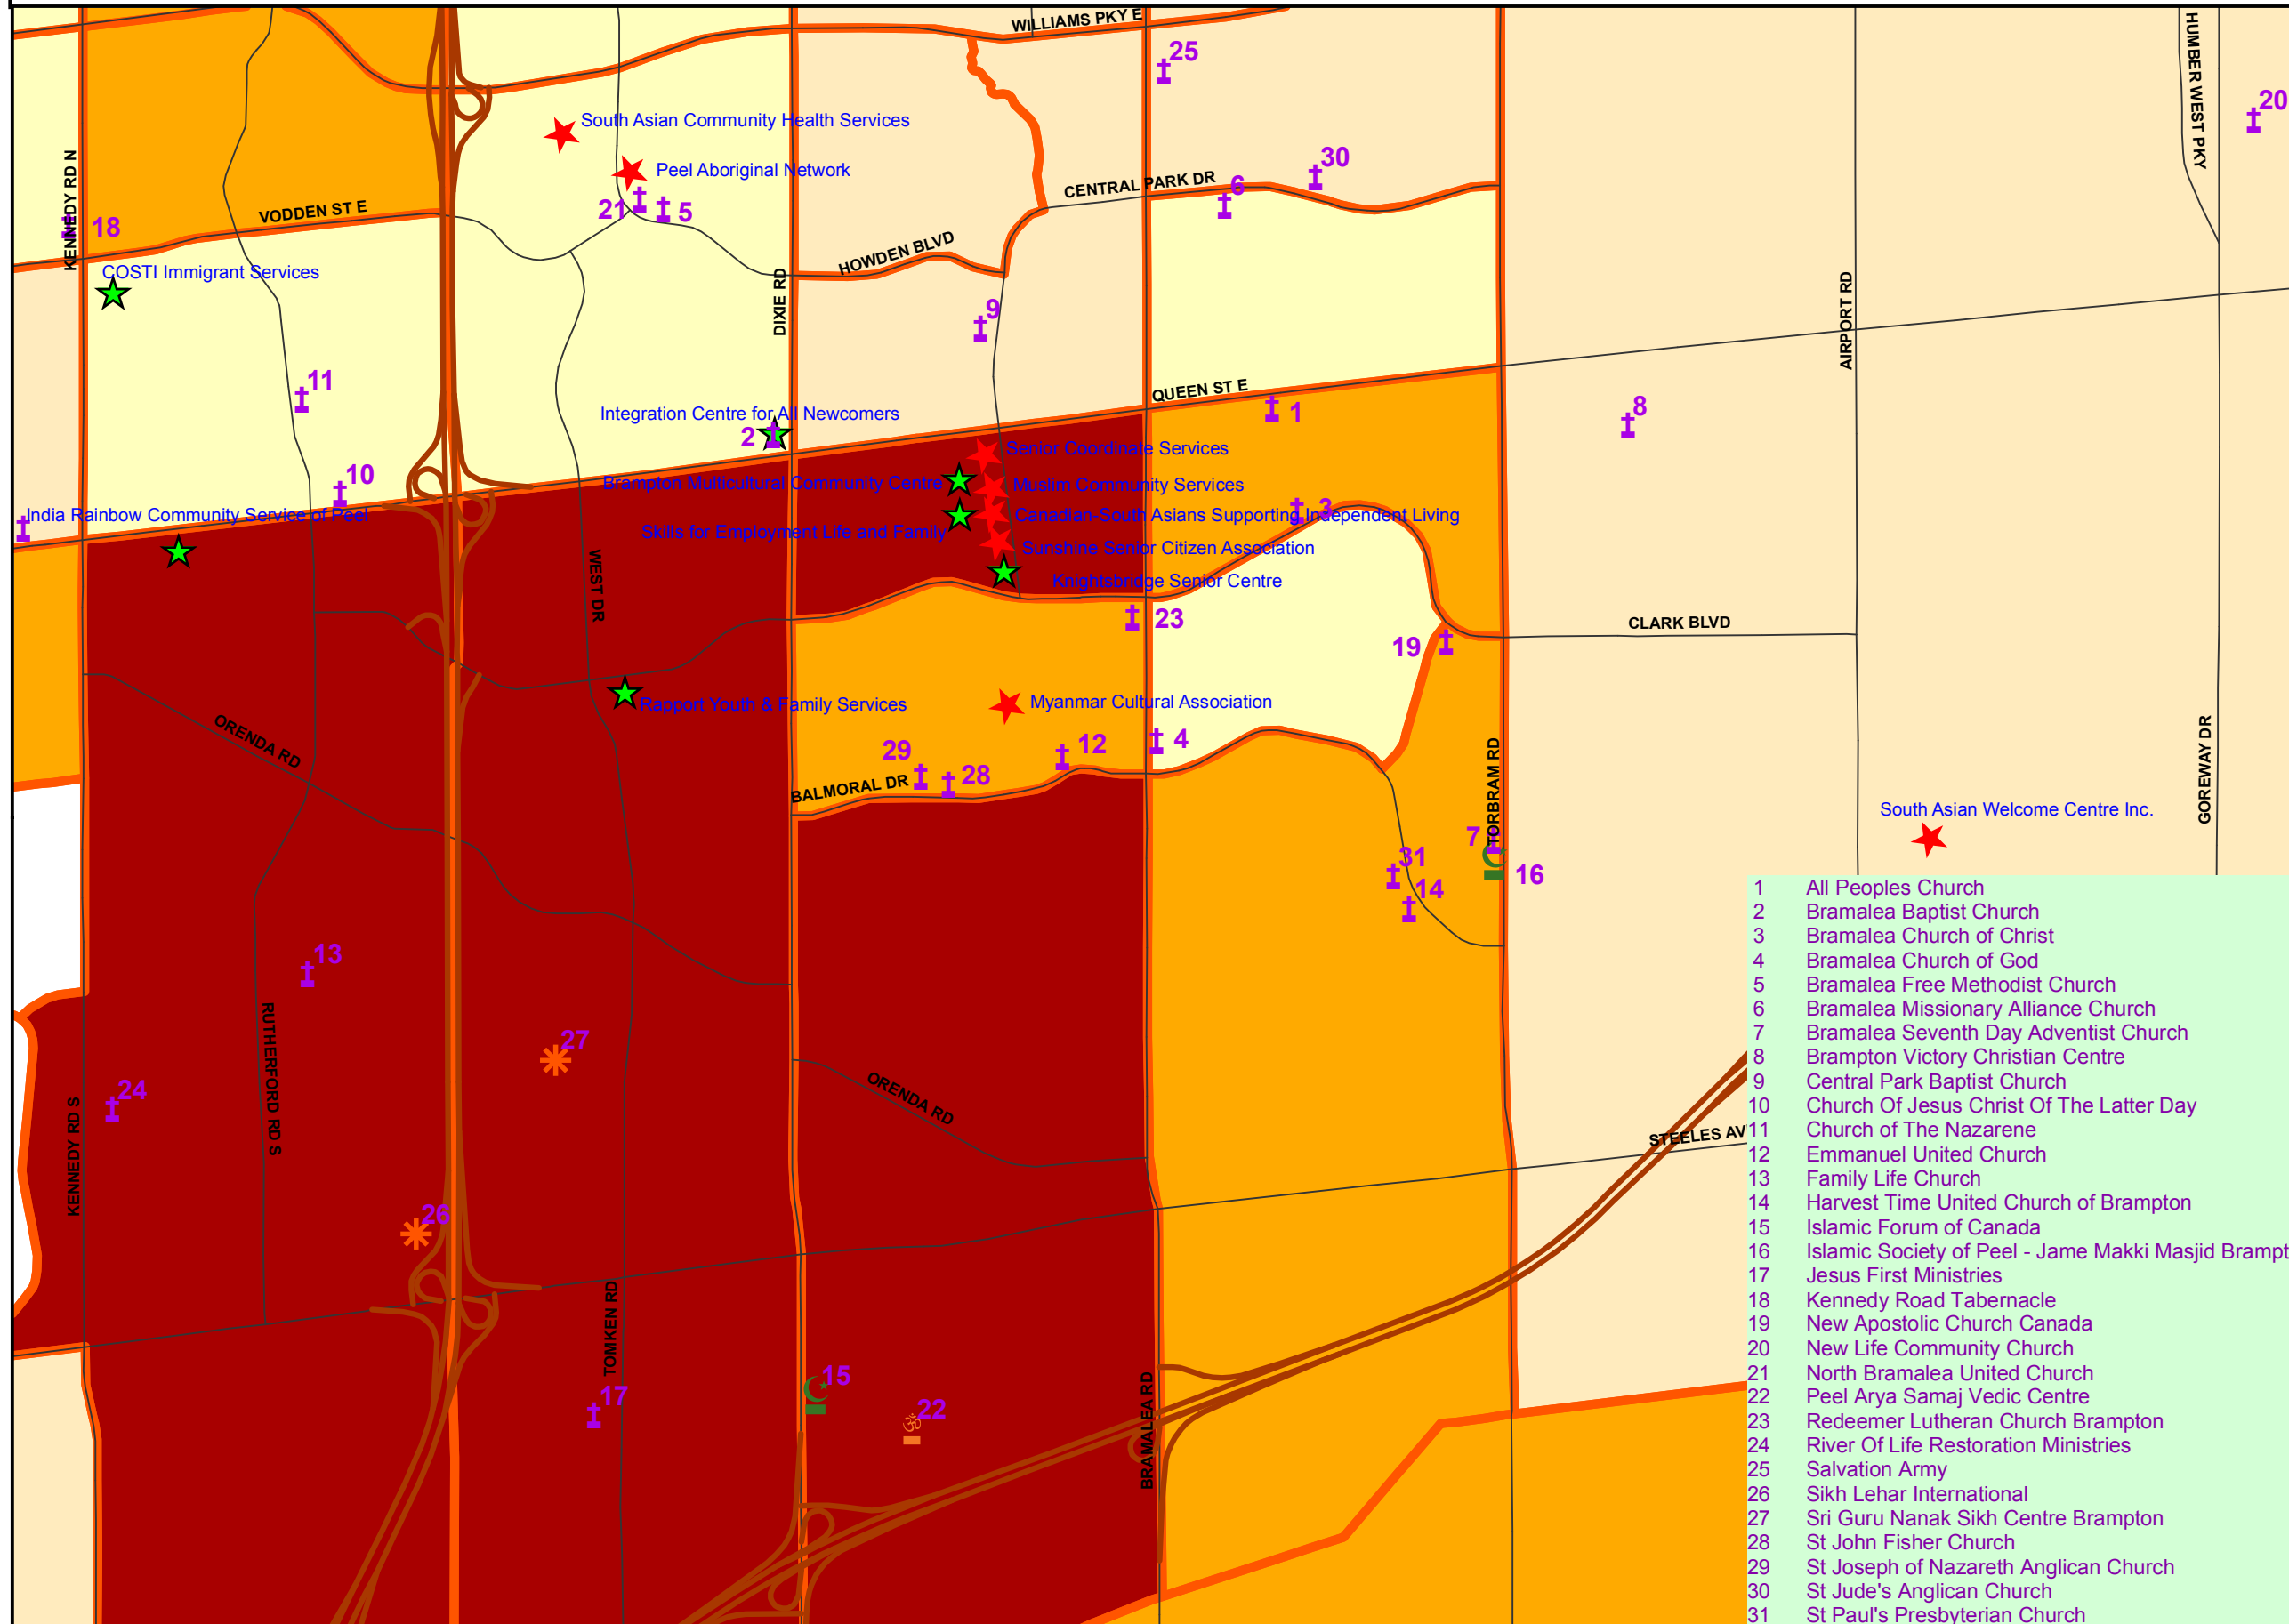

Recent Immigrants Percentage and Settlement / Ethno-Specific / Cultural organizations and Worship Centres (Bramalea - Brampton)

Key Map: Region of Peel

Legend

- Recent Immigrants Percentage of total Population by CT
- 0.0 - 4.4
 - 4.4 - 7.5
 - 7.5 - 10.0
 - 10.0 - 15.1
 - 15.1 - 30.8
- Census Tracts Boundary
- Municipal Boundary
- Road
- Ethno-Specific / Cultural organizations
- Settlement
- Worship Centres**
- Buddhism
 - Christianity
 - Hinduism
 - Islam
 - Judaism
 - Sikhism

- 1 All Peoples Church
- 2 Bramalea Baptist Church
- 3 Bramalea Church of Christ
- 4 Bramalea Church of God
- 5 Bramalea Free Methodist Church
- 6 Bramalea Missionary Alliance Church
- 7 Bramalea Seventh Day Adventist Church
- 8 Brampton Victory Christian Centre
- 9 Central Park Baptist Church
- 10 Church Of Jesus Christ Of The Latter Day
- 11 Church of The Nazarene
- 12 Emmanuel United Church
- 13 Family Life Church
- 14 Harvest Time United Church of Brampton
- 15 Islamic Forum of Canada
- 16 Islamic Society of Peel - Jame Makki Masjid Brampton
- 17 Jesus First Ministries
- 18 Kennedy Road Tabernacle
- 19 New Apostolic Church Canada
- 20 New Life Community Church
- 21 North Bramalea United Church
- 22 Peel Arya Samaj Vedic Centre
- 23 Redeemer Lutheran Church Brampton
- 24 River Of Life Restoration Ministries
- 25 Salvation Army
- 26 Sikh Lehar International
- 27 Sri Guru Nanak Sikh Centre Brampton
- 28 St John Fisher Church
- 29 St Joseph of Nazareth Anglican Church
- 30 St Jude's Anglican Church
- 31 St Paul's Presbyterian Church