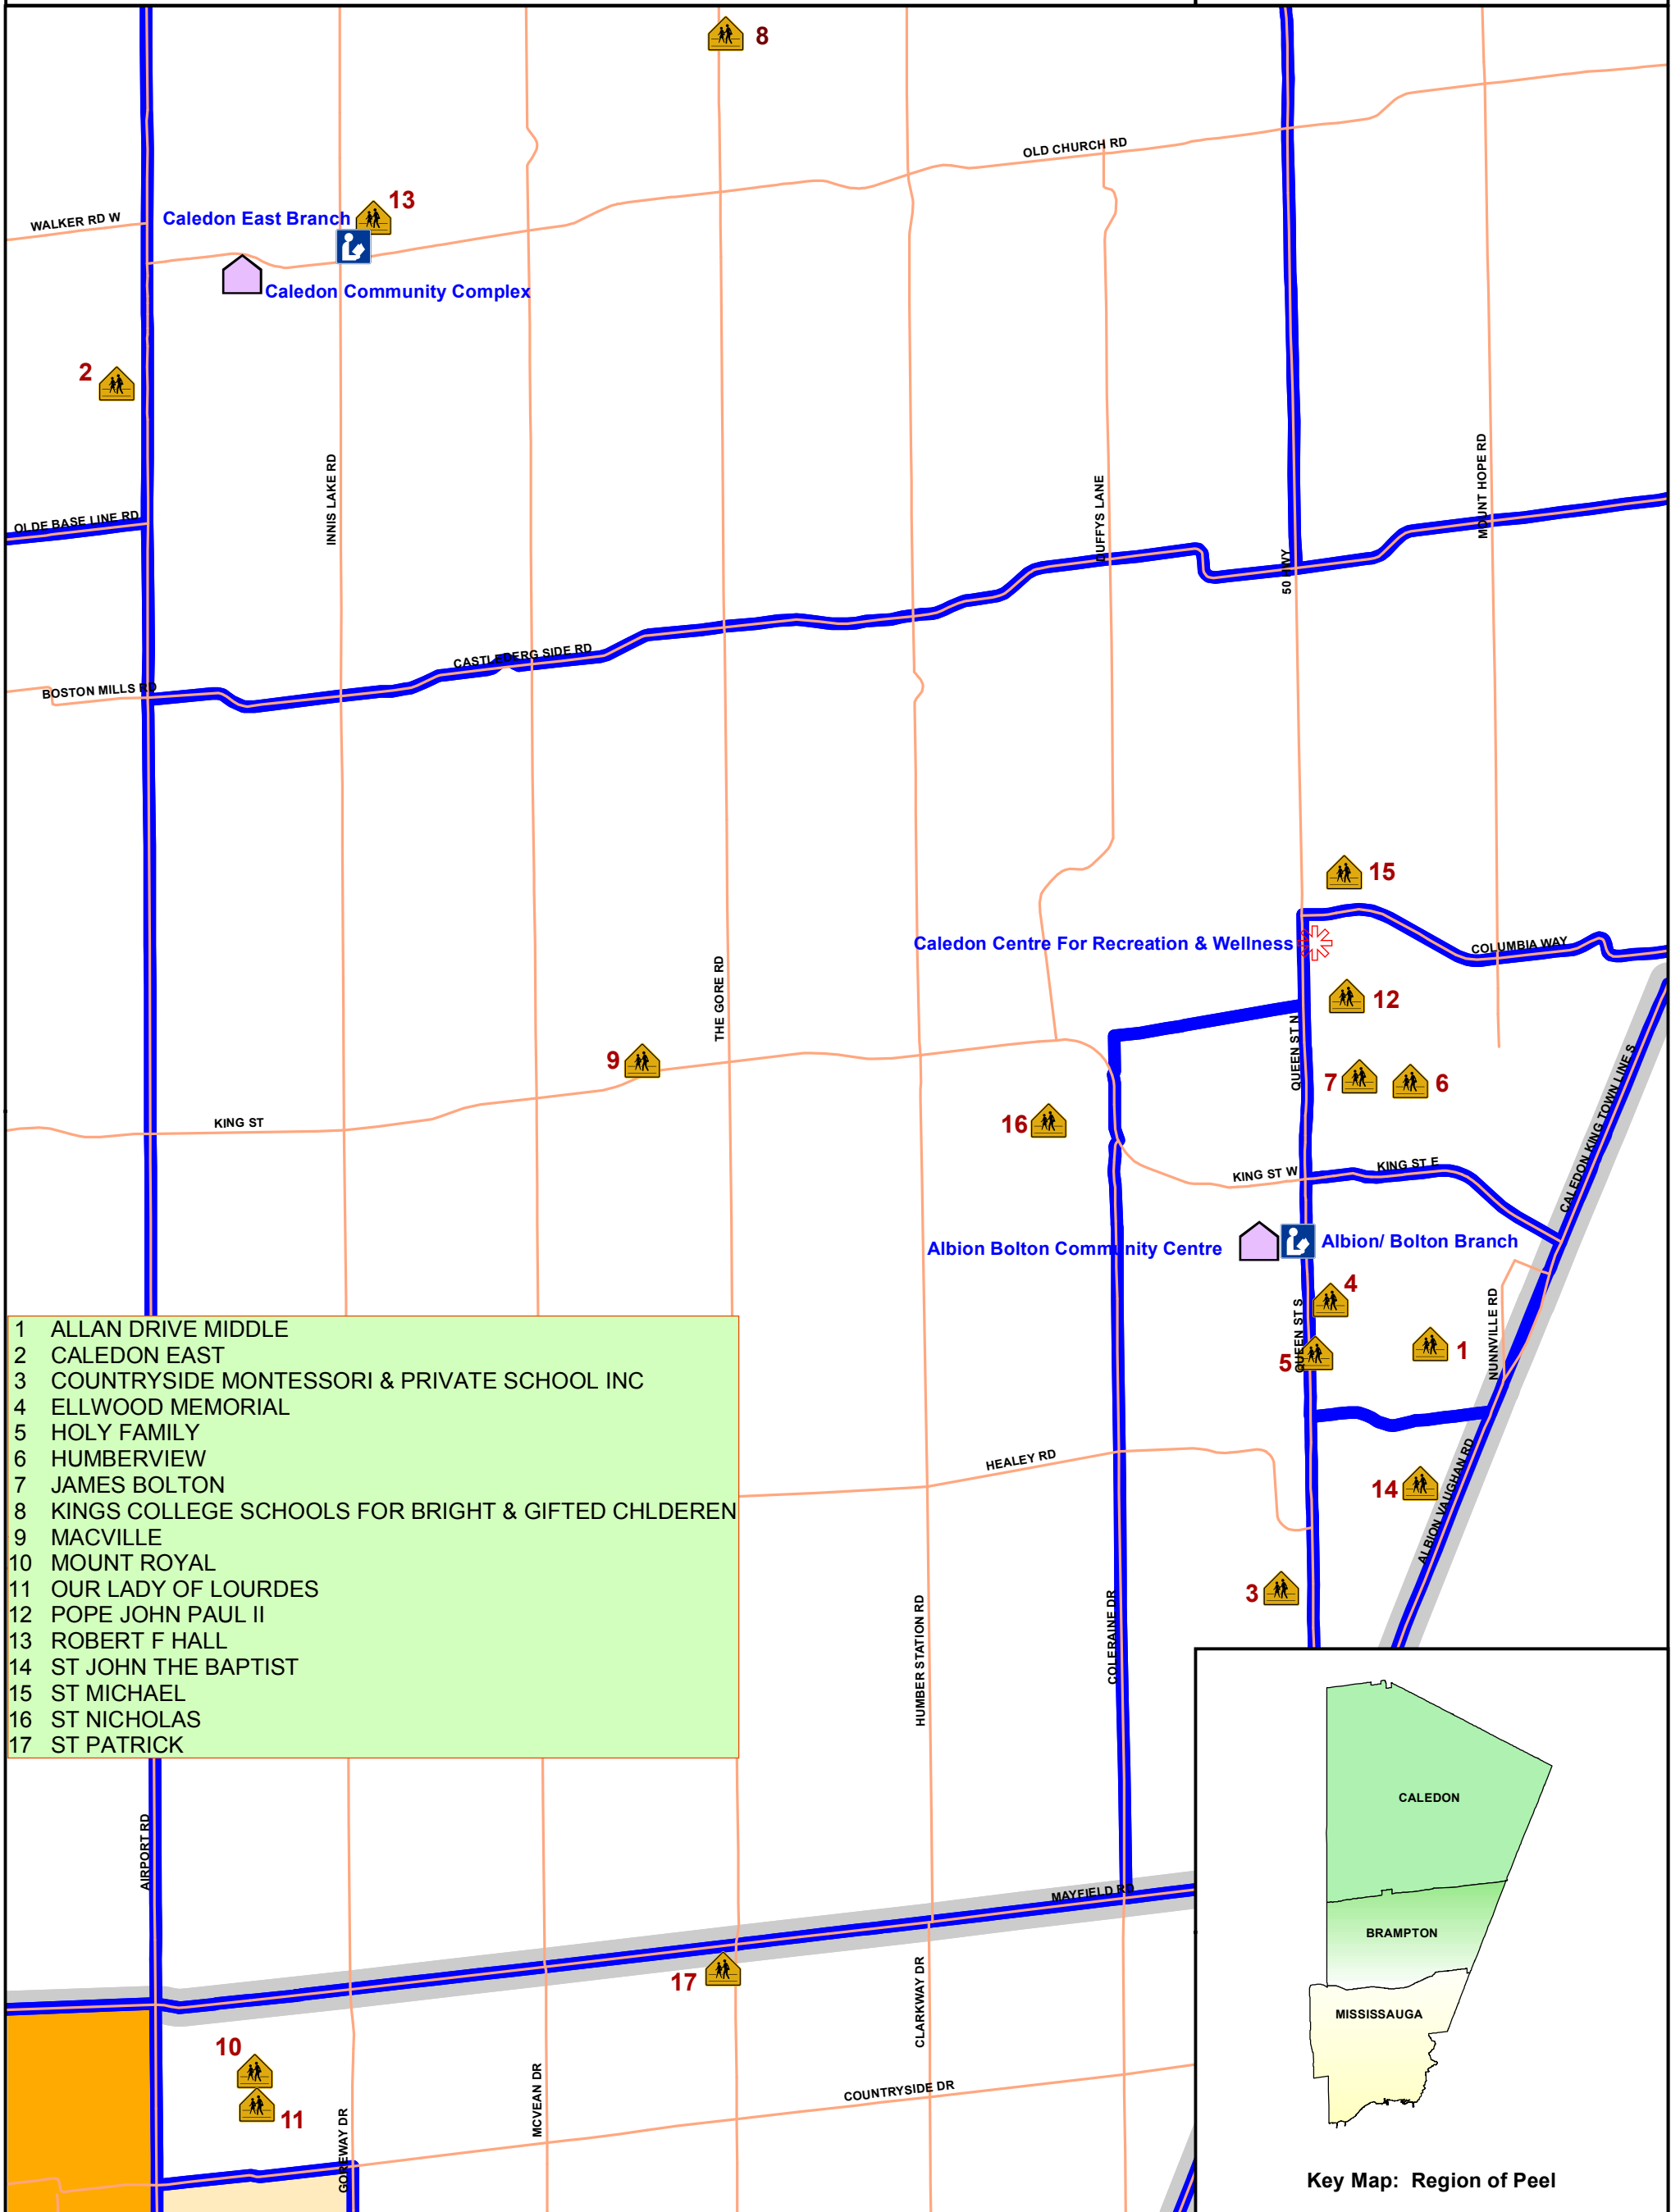

Recent Immigrants Percentage and Mainstream Organizations Caledon - Bolton

- 1 ALLAN DRIVE MIDDLE
- 2 CALEDON EAST
- 3 COUNTRYSIDE MONTESSORI & PRIVATE SCHOOL INC
- 4 ELLWOOD MEMORIAL
- 5 HOLY FAMILY
- 6 HUMBERVIEW
- 7 JAMES BOLTON
- 8 KINGS COLLEGE SCHOOLS FOR BRIGHT & GIFTED CHLDEREN
- 9 MACVILLE
- 10 MOUNT ROYAL
- 11 OUR LADY OF LOURDES
- 12 POPE JOHN PAUL II
- 13 ROBERT F HALL
- 14 ST JOHN THE BAPTIST
- 15 ST MICHAEL
- 16 ST NICHOLAS
- 17 ST PATRICK

Legend

Recent Immigrants Percentage of Total Population by CT

- 0.0 - 4.4
- 4.4 - 7.5
- 7.5 - 10.0
- 10.0 - 15.1
- 15.1 - 30.8

Census Tracts Boundary
 Municipal Boundary
 Road
 Community Centre
 Hospital
 Community Health Centre
 Recreation Centre
 School
 College
 Library

0 500 1,000 2,000 Metres

Map Produced by Human Services Department