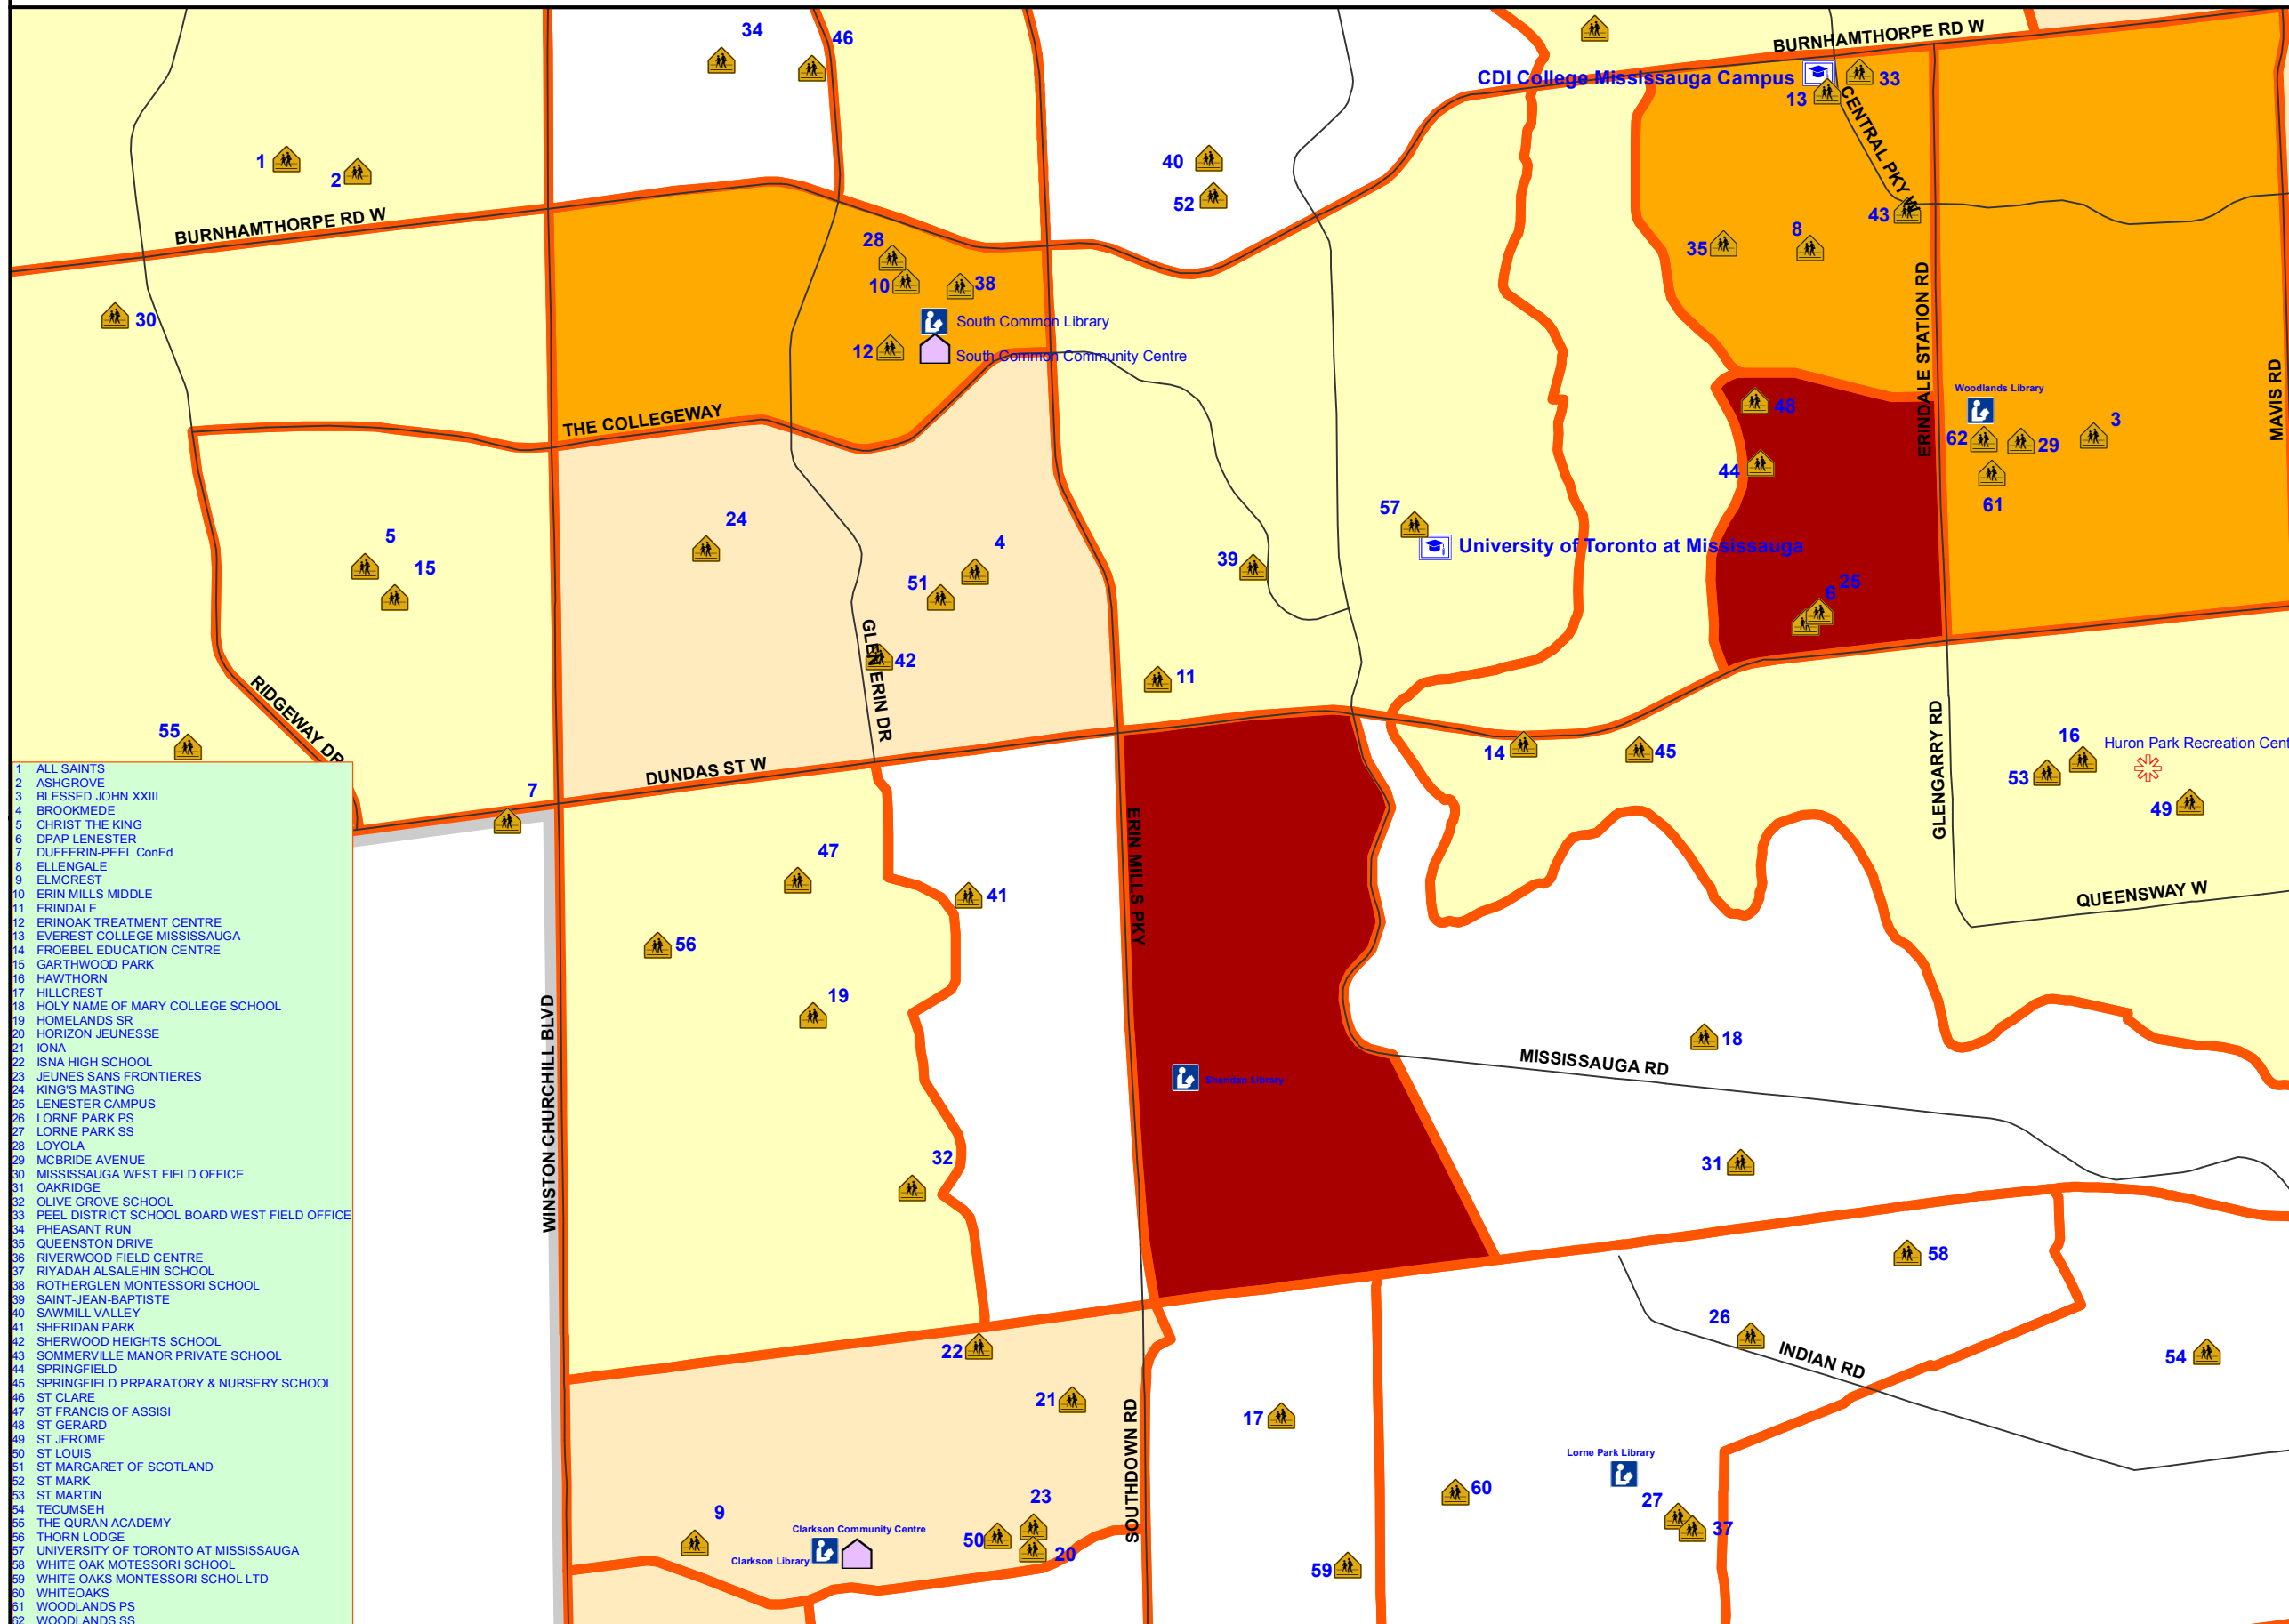

# Recent Immigrants Percentage and Mainstream Organizations (Clarkson - Mississauga)

- 1 ALL SAINTS
- 2 ASHGROVE
- 3 BLESSED JOHN XXIII
- 4 BROOKMEDE
- 5 CHRIST THE KING
- 6 DPAP LENESTER
- 7 DUFFERIN-PEEL ConEd
- 8 ELLENGALE
- 9 ELMCREST
- 10 ERIN MILLS MIDDLE
- 11 ERINDALE
- 12 ERINOAK TREATMENT CENTRE
- 13 EVEREST COLLEGE MISSISSAUGA
- 14 FROEBEL EDUCATION CENTRE
- 15 GARTHWOOD PARK
- 16 HAWTHORN
- 17 HILLCREST
- 18 HOLY NAME OF MARY COLLEGE SCHOOL
- 19 HOMELANDS SR
- 20 HORIZON JEUNESSE
- 21 IONA
- 22 ISNA HIGH SCHOOL
- 23 JEUNES SANS FRONTIERES
- 24 KING'S MASTING
- 25 LENESTER CAMPUS
- 26 LORNE PARK PS
- 27 LORNE PARK SS
- 28 LOYOLA
- 29 MCBRIDE AVENUE
- 30 MISSISSAUGA WEST FIELD OFFICE
- 31 OAKRIDGE
- 32 OLIVE GROVE SCHOOL
- 33 PEEL DISTRICT SCHOOL BOARD WEST FIELD OFFICE
- 34 PHEASANT RUN
- 35 QUEENSTON DRIVE
- 36 RIVERWOOD FIELD CENTRE
- 37 RIYADAH ALSALEHIN SCHOOL
- 38 ROTHERGLEN MONTESSORI SCHOOL
- 39 SAINT-JEAN-BAPTISTE
- 40 SAWMILL VALLEY
- 41 SHERIDAN PARK
- 42 SHERWOOD HEIGHTS SCHOOL
- 43 SOMMERVILLE MANOR PRIVATE SCHOOL
- 44 SPRINGFIELD
- 45 SPRINGFIELD PREPARATORY & NURSERY SCHOOL
- 46 ST CLARE
- 47 ST FRANCIS OF ASSISI
- 48 ST GERARD
- 49 ST JEROME
- 50 ST LOUIS
- 51 ST MARGARET OF SCOTLAND
- 52 ST MARK
- 53 ST MARTIN
- 54 TECUMSEH
- 55 THE QURAN ACADEMY
- 56 THORN LODGE
- 57 UNIVERSITY OF TORONTO AT MISSISSAUGA
- 58 WHITE OAK MONTESSORI SCHOOL
- 59 WHITE OAKS MONTESSORI SCHOL LTD
- 60 WHITEOAKS
- 61 WOODLANDS PS
- 62 WOODLANDS SS

- Legend**
- Recent Immigrants Percentage of total Population by CT
- 0.0 - 4.4
  - 4.4 - 7.5
  - 7.5 - 10.0
  - 10.0 - 15.1
  - 15.1 - 30.8
- Census Tracts Boundary  
Municipal Boundary  
Road
- Community Centre
  - Hospital
  - Community Health Centre
  - Library
  - College
  - Recreation Centre
  - School