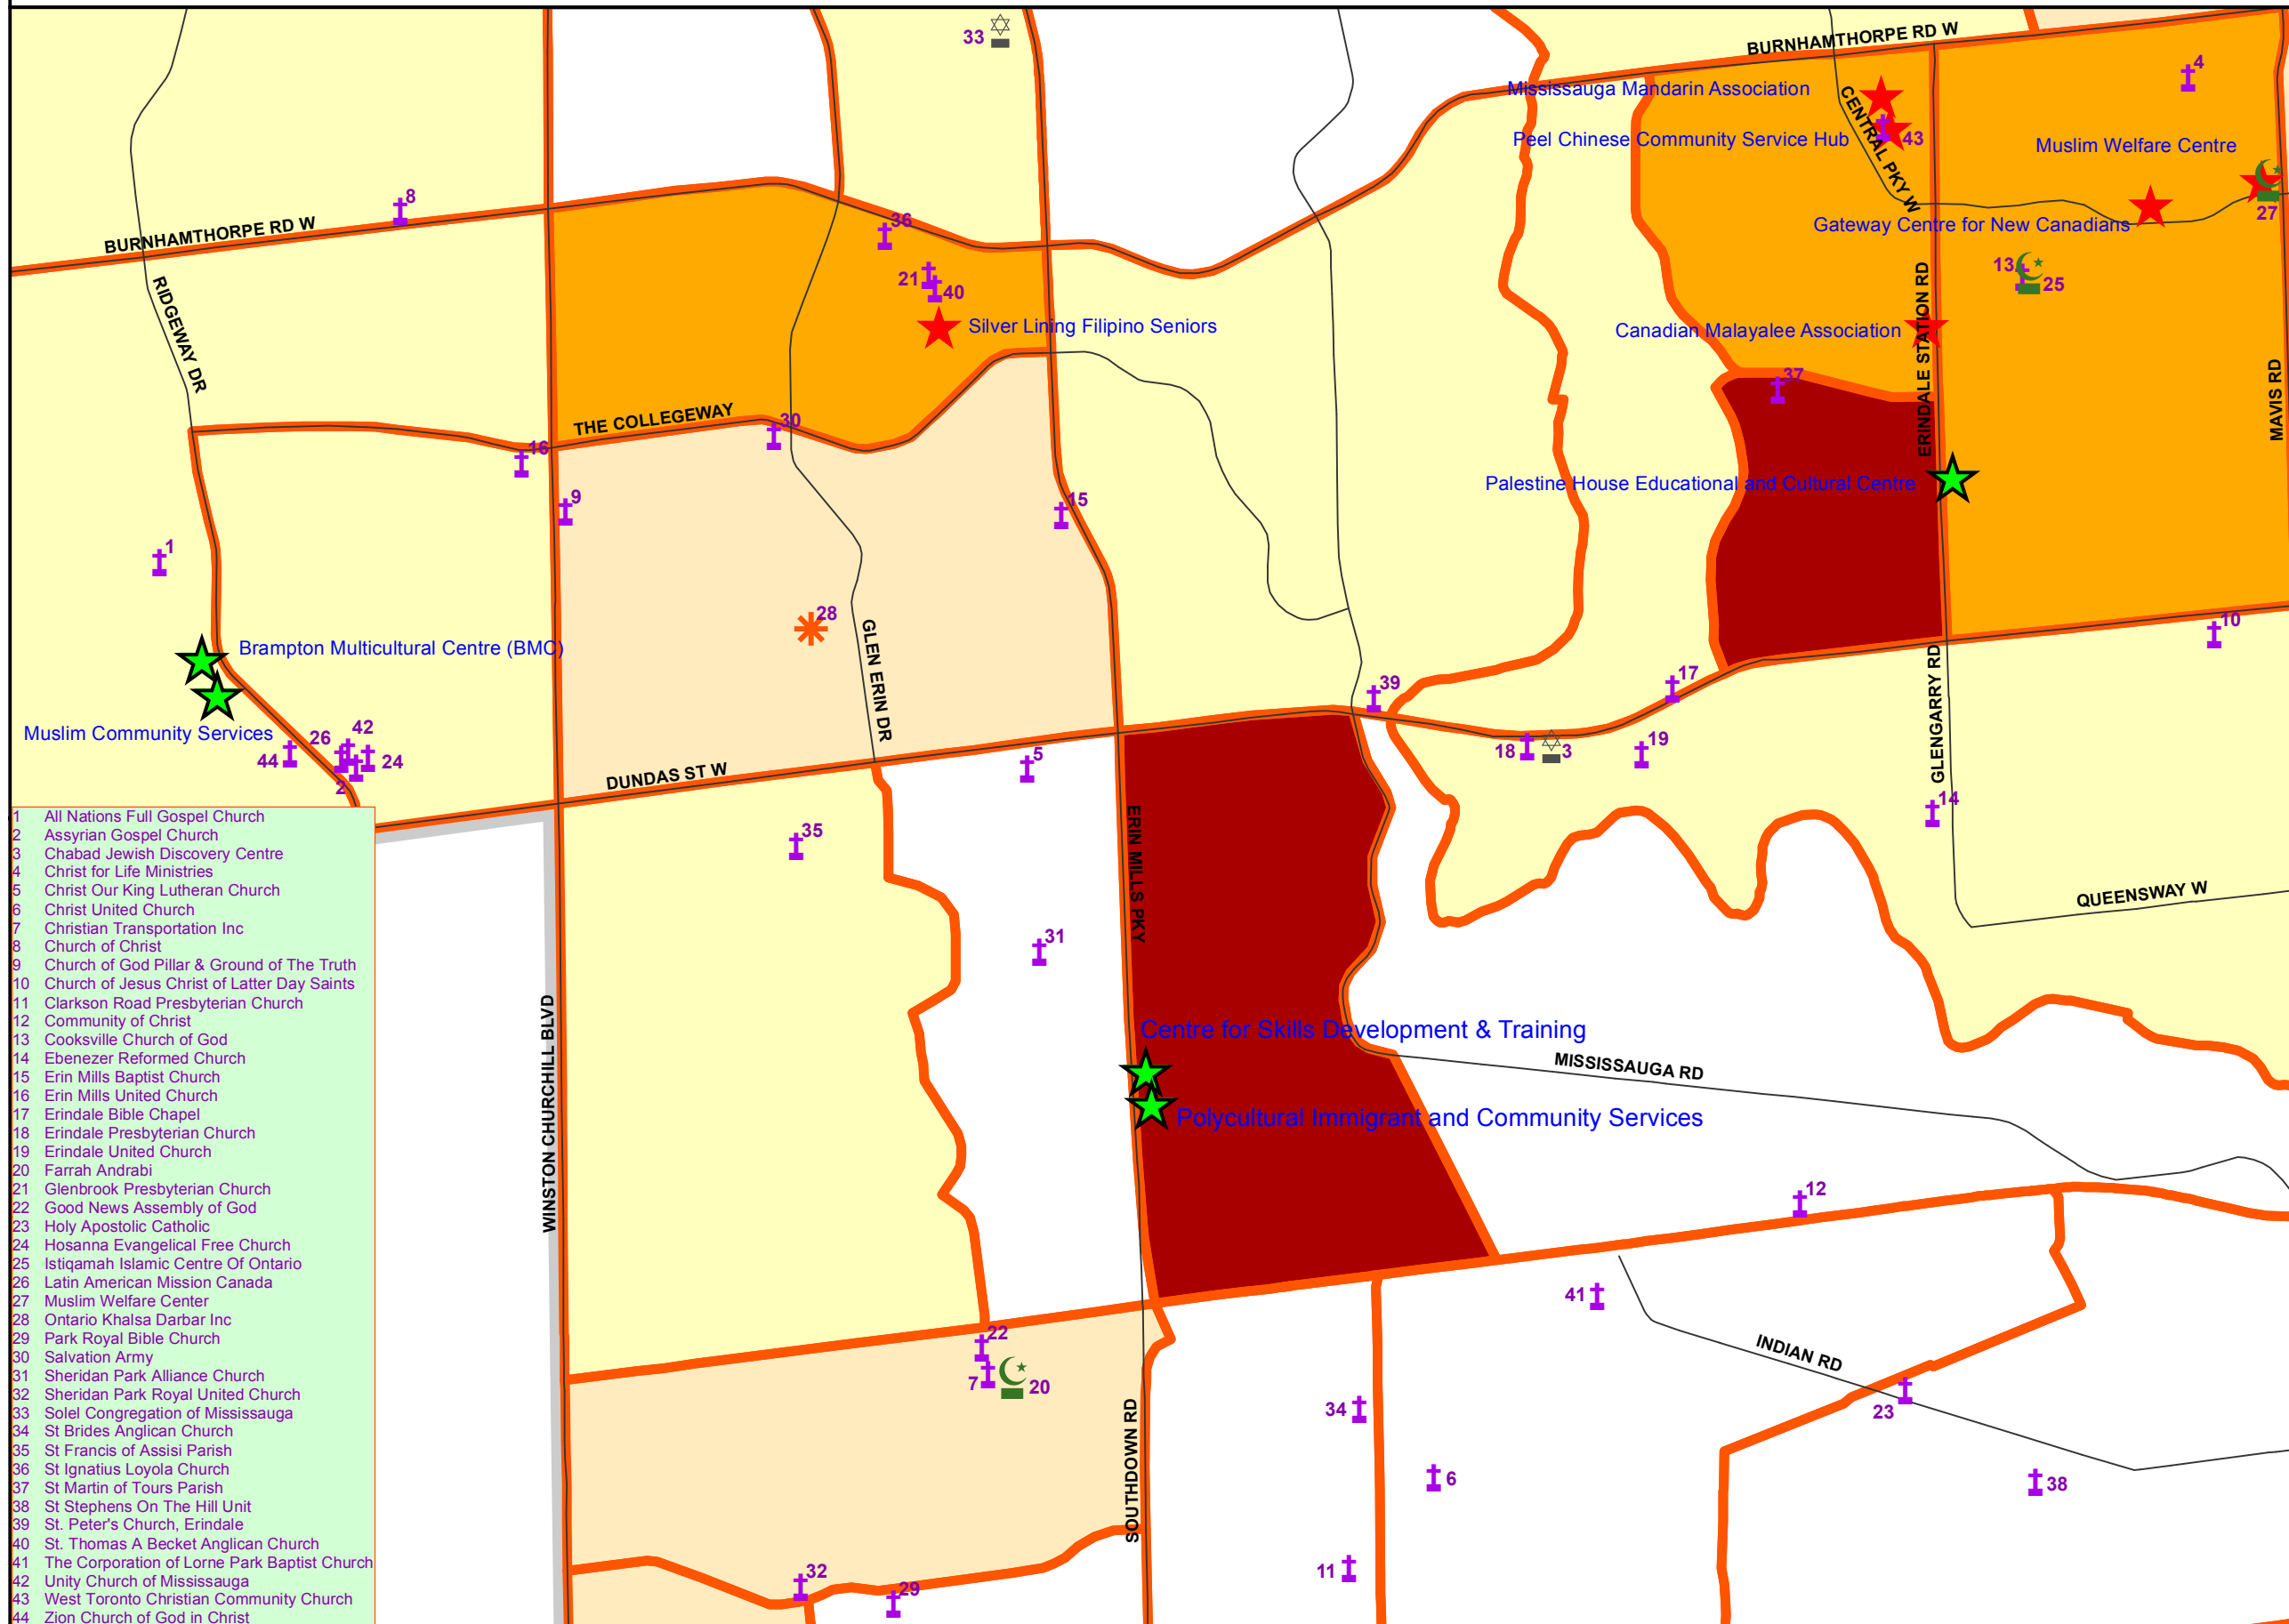

# Recent Immigrants Percentage and Settlement / Ethno-Specific / Cultural organizations and Worship Centres (Clarkson - Mississauga)

Key Map: Region of Peel

- 1 All Nations Full Gospel Church
- 2 Assyrian Gospel Church
- 3 Chabad Jewish Discovery Centre
- 4 Christ for Life Ministries
- 5 Christ Our King Lutheran Church
- 6 Christ United Church
- 7 Christian Transportation Inc
- 8 Church of Christ
- 9 Church of God Pillar & Ground of The Truth
- 10 Church of Jesus Christ of Latter Day Saints
- 11 Clarkson Road Presbyterian Church
- 12 Community of Christ
- 13 Cooksville Church of God
- 14 Ebenezer Reformed Church
- 15 Erin Mills Baptist Church
- 16 Erin Mills United Church
- 17 Erindale Bible Chapel
- 18 Erindale Presbyterian Church
- 19 Erindale United Church
- 20 Farrah Andrabi
- 21 Glenbrook Presbyterian Church
- 22 Good News Assembly of God
- 23 Holy Apostolic Catholic
- 24 Hosanna Evangelical Free Church
- 25 Istiqamah Islamic Centre Of Ontario
- 26 Latin American Mission Canada
- 27 Muslim Welfare Center
- 28 Ontario Khalsa Darbar Inc
- 29 Park Royal Bible Church
- 30 Salvation Army
- 31 Sheridan Park Alliance Church
- 32 Sheridan Park Royal United Church
- 33 Solel Congregation of Mississauga
- 34 St Brides Anglican Church
- 35 St Francis of Assisi Parish
- 36 St Ignatius Loyola Church
- 37 St Martin of Tours Parish
- 38 St Stephens On The Hill Unit
- 39 St. Peter's Church, Erindale
- 40 St. Thomas A Becket Anglican Church
- 41 The Corporation of Lorne Park Baptist Church
- 42 Unify Church of Mississauga
- 43 West Toronto Christian Community Church
- 44 Zion Church of God in Christ

**Legend**

**Recent Immigrants Percentage of total Population by CT**

- 0.0 - 4.4
- 4.4 - 7.5
- 7.5 - 10.0
- 10.0 - 15.1
- 15.1 - 30.8

Census Tracts Boundary

Municipal Boundary

Road

Ethno-Specific / Cultural organizations

Settlement

**Worship Centres**

- Buddhism
- Christianity
- Hinduism
- Islam
- Judaism
- Sikhism