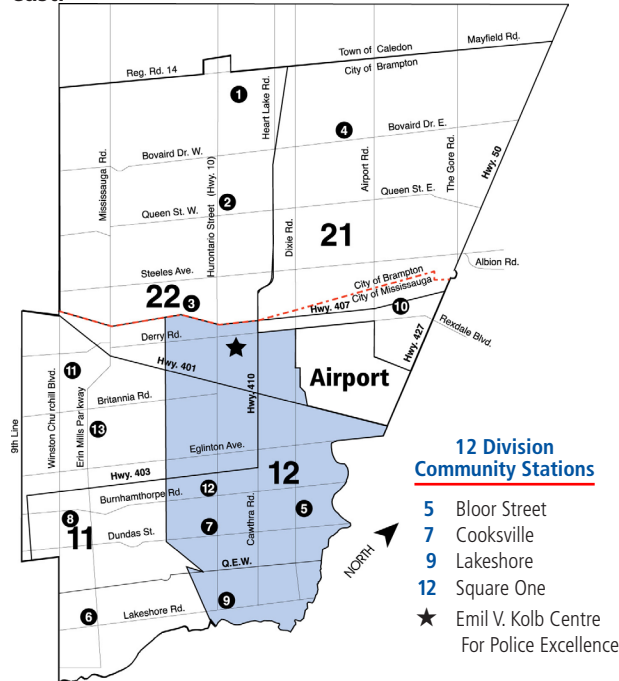

12 Division ...

Located at **4600 Dixie Road, Mississauga**, 12 Division is a full service operational division. We have a full uniform contingent, as well as a comprehensive criminal investigation bureau and neighbourhood policing unit. The 236,216 residents are served by 251 officers and civilian personnel.

Also located within the 12 Division boundaries are 4 Community Stations – a smaller police facility strategically located in the community it serves. It provides a central location for police and

residents to work together, solving problems of mutual concern, dispensing a wide variety of information and advice to the public. Each station is tailored to reflect the individuality and uniqueness of the community in which it is located.

12 Division serves the community resting between Derry Road to the north, Mavis Road to the west, Lake Ontario to the south and the Etobicoke Creek to the east.

12 Division Community Stations

- 5 Bloor Street
- 7 Cooksville
- 9 Lakeshore
- 12 Square One
- ★ Emil V. Kolb Centre For Police Excellence