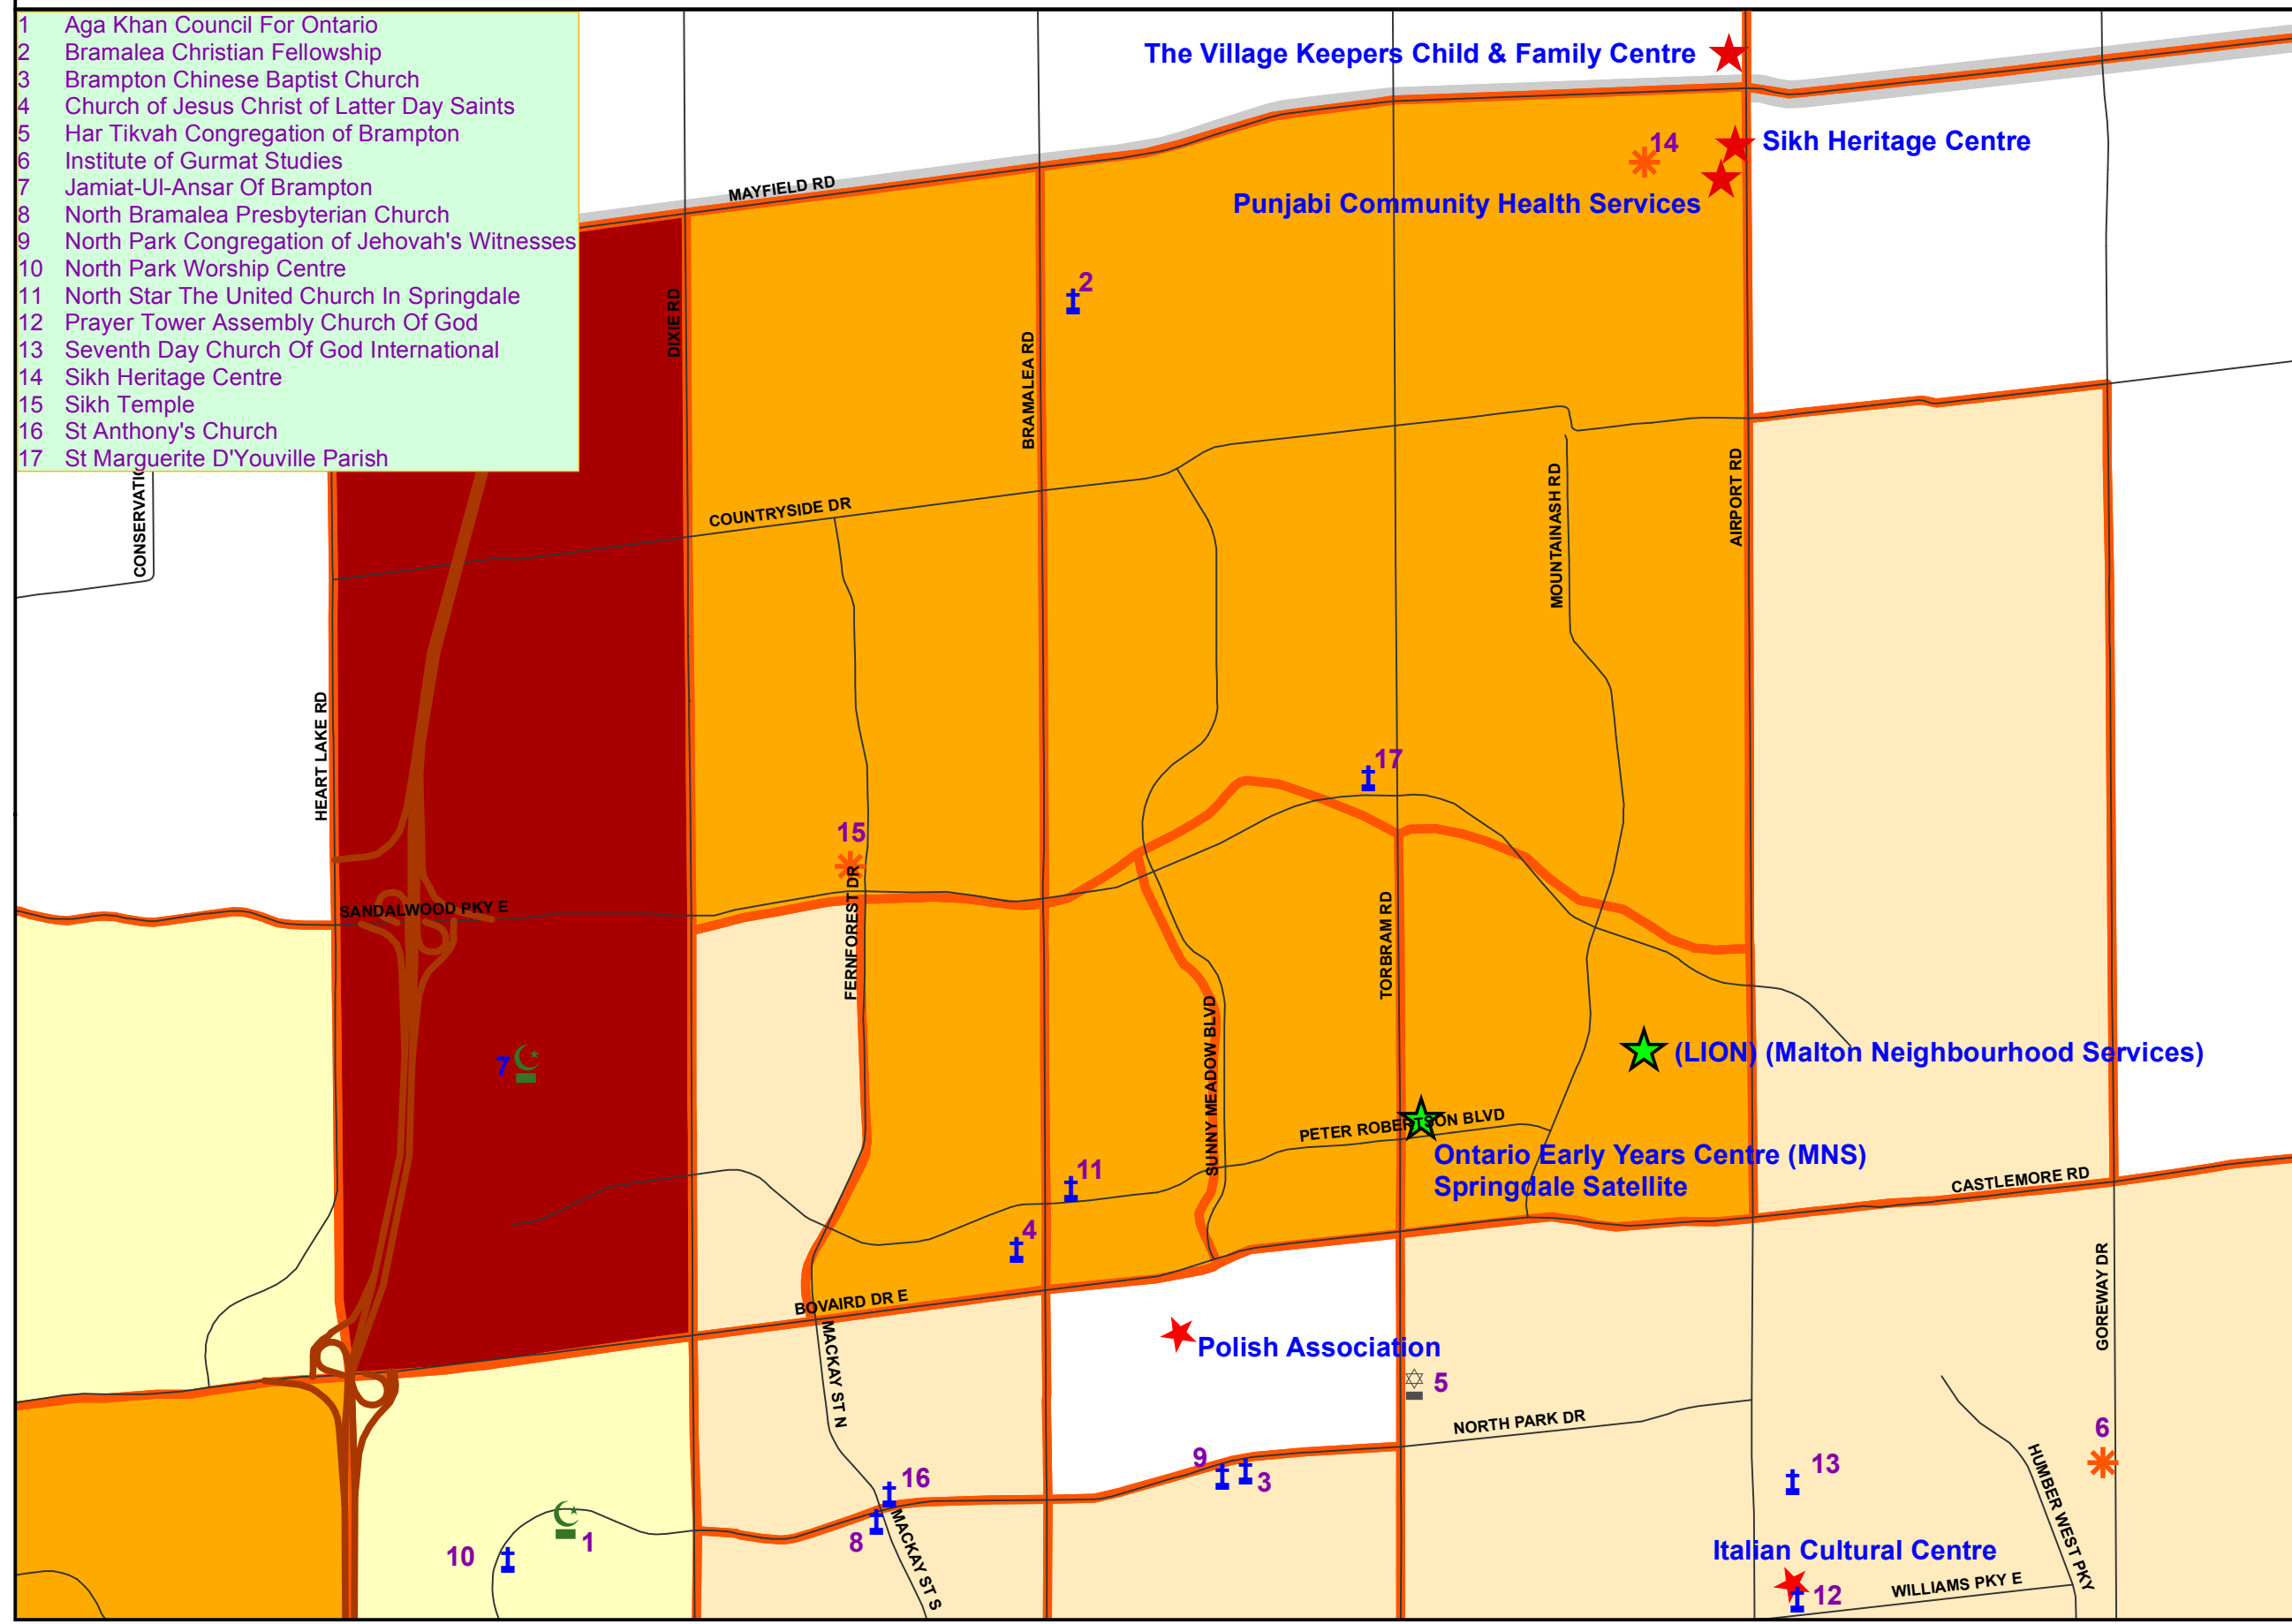

Recent Immigrants Percentage and Settlement / Ethno-Specific / Cultural organizations and Worship Centres Springdale - Brampton

- 1 Aga Khan Council For Ontario
- 2 Bramalea Christian Fellowship
- 3 Brampton Chinese Baptist Church
- 4 Church of Jesus Christ of Latter Day Saints
- 5 Har Tikvah Congregation of Brampton
- 6 Institute of Gurmat Studies
- 7 Jamiat-UI-Ansar Of Brampton
- 8 North Bramalea Presbyterian Church
- 9 North Park Congregation of Jehovah's Witnesses
- 10 North Park Worship Centre
- 11 North Star The United Church In Springdale
- 12 Prayer Tower Assembly Church Of God
- 13 Seventh Day Church Of God International
- 14 Sikh Heritage Centre
- 15 Sikh Temple
- 16 St Anthony's Church
- 17 St Marguerite D'Youville Parish

Key Map: Region of Peel

Legend

- Recent Immigrants Percentage of total Population by CT**
- 0.0 - 4.4
 - 4.4 - 7.5
 - 7.5 - 10.0
 - 10.0 - 15.1
 - 15.1 - 30.8
- Census Tracts Boundary**
- Municipal Boundary**
- Road**
- Ethno-Specific / Cultural organizations Settlement**
- ★ Ethno-Specific / Cultural organizations
 - ★ Settlement
- Worship Centres**
- ✿ Buddhism
 - ✚ Christianity
 - ☪ Hinduism
 - ☪ Islam
 - ✚ Judaism
 - ✳ Sikhism