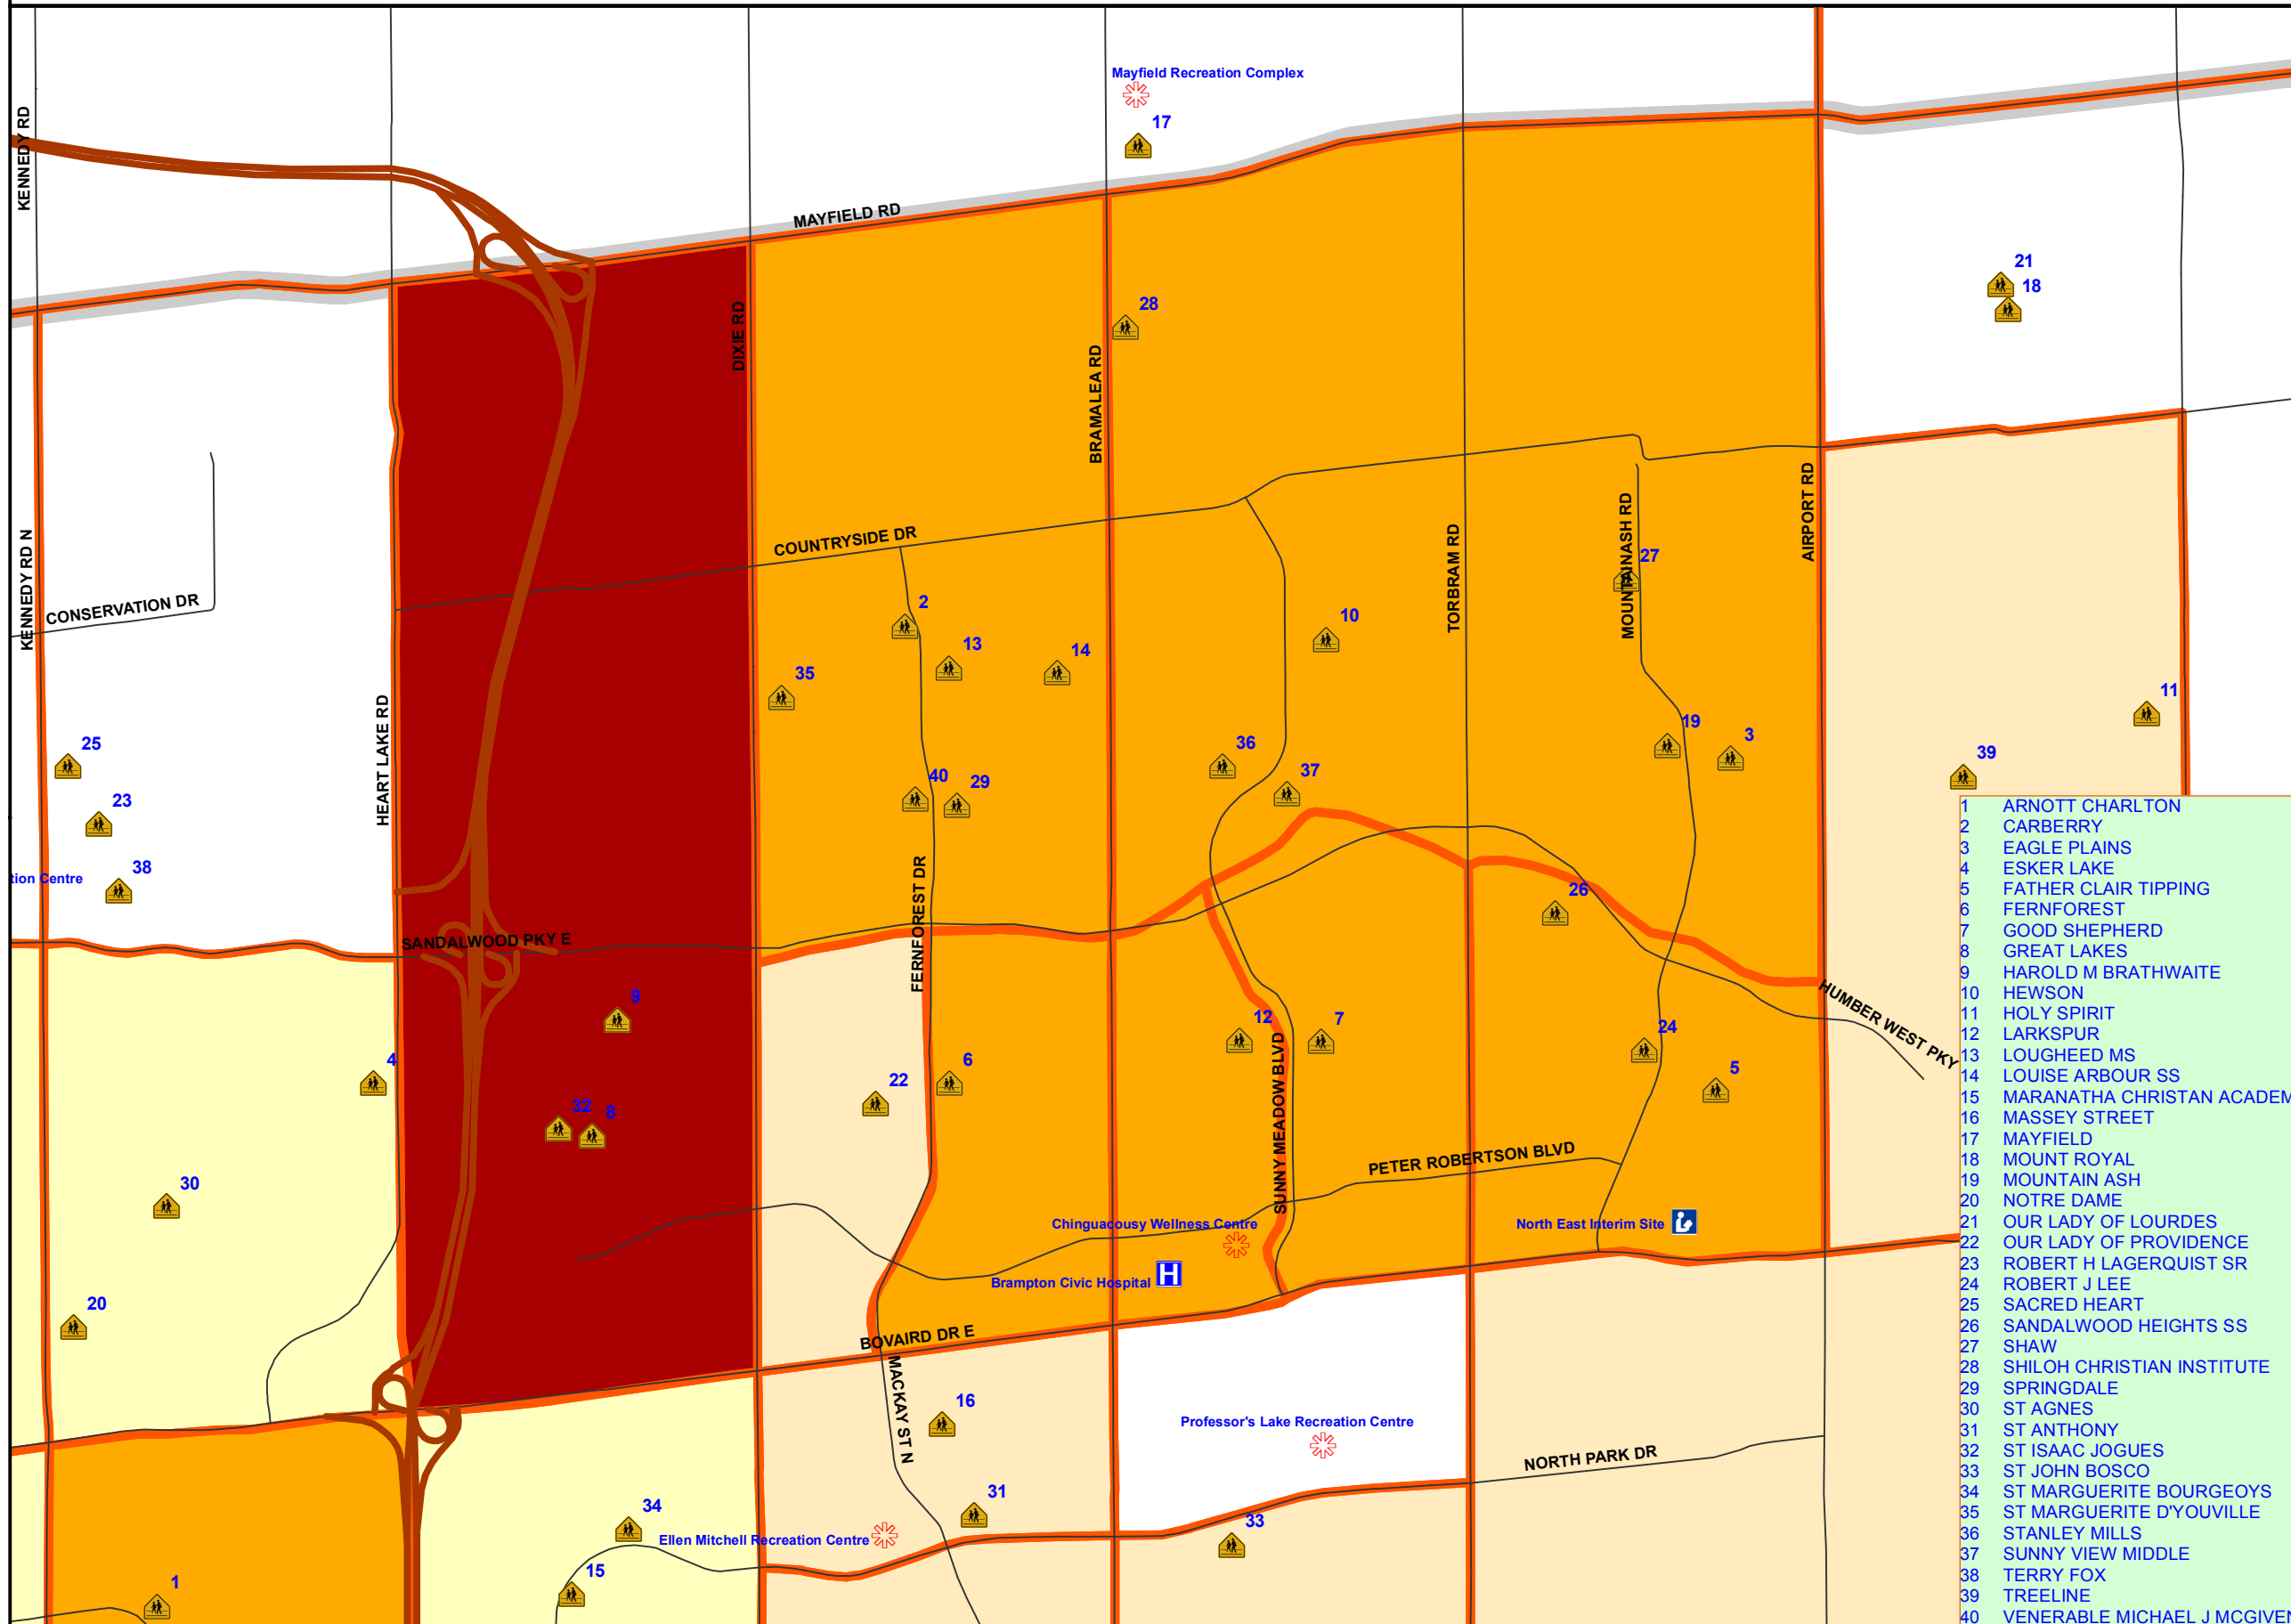

Recent Immigrants Percentage and Mainstream Organizations Springdale - Brampton

Key Map: Region of Peel

- Legend**
- Recent Immigrants Percentage of total Population by CT
- 0.0 - 4.4
 - 4.4 - 7.5
 - 7.5 - 10.0
 - 10.0 - 15.1
 - 15.1 - 30.8
- Census Tracts Boundary
 - Municipal Boundary
 - Road
 - Community Centre
 - Hospital
 - Community Health Centre
 - Library
 - College
 - Recreation Centre
 - School

- 1 ARNOTT CHARLTON
- 2 CARBERRY
- 3 EAGLE PLAINS
- 4 ESKER LAKE
- 5 FATHER CLAIR TIPPING
- 6 FERNFOREST
- 7 GOOD SHEPHERD
- 8 GREAT LAKES
- 9 HAROLD M BRATHWAITE
- 10 HEWSON
- 11 HOLY SPIRIT
- 12 LARKSPUR
- 13 LOUGHEED MS
- 14 LOUISE ARBOUR SS
- 15 MARANATHA CHRISTAN ACADEMY
- 16 MASSEY STREET
- 17 MAYFIELD
- 18 MOUNT ROYAL
- 19 MOUNTAIN ASH
- 20 NOTRE DAME
- 21 OUR LADY OF LOURDES
- 22 OUR LADY OF PROVIDENCE
- 23 ROBERT H LAGERQUIST SR
- 24 ROBERT J LEE
- 25 SACRED HEART
- 26 SANDALWOOD HEIGHTS SS
- 27 SHAW
- 28 SHILOH CHRISTIAN INSTITUTE
- 29 SPRINGDALE
- 30 ST AGNES
- 31 ST ANTHONY
- 32 ST ISAAC JOGUES
- 33 ST JOHN BOSCO
- 34 ST MARGUERITE BOURGEOYS
- 35 ST MARGUERITE D'YOUVILLE
- 36 STANLEY MILLS
- 37 SUNNY VIEW MIDDLE
- 38 TERRY FOX
- 39 TREELINE
- 40 VENERABLE MICHAEL J MCGIVENY